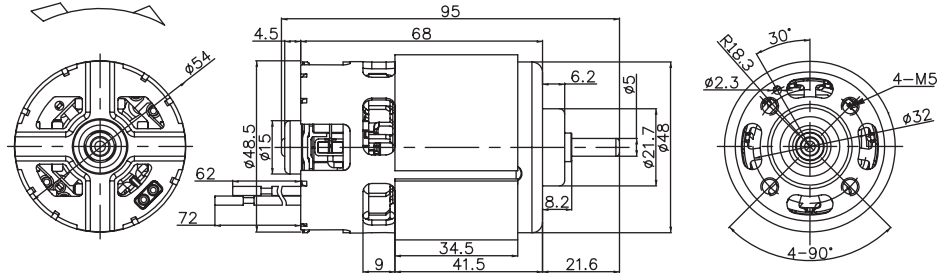

RS-800

Brush DC Motor

Application : Portable Power Tool

用途：電動工具

DIRECTION OF ROTATION

WEIGHT : 570g(APPROX)

MODEL	VOLTAGE		NO LOAD		AT MAXIMUM EFFICIENCY					STALL			
	OPERATING RANGE	NOMINAL	SPEED	CURRENT	SPEED	CURRENT	TORQUE		OUTPUT	EFF	CURRENT	TORQUE	
			rpm	A	rpm	A	g-cm	mN-m	W	%	A	g-cm	mN-m
REB-8P11P37-8508F-R	12.0 - 24.0	21.0V CONSTANT	23000	5.00	19455	36.31	3005	294.61	600.38	81	309.17	28389	2783.24
REB-8S11P37-3740F-R	14.0 - 24.0	24.0V CONSTANT	3800	1.40	3258	6.72	3502	34.33	117.17	75	44.98	27449	2691.08

馬達的出軸長度及性能參數，EMC 對策可依客人要求做調整，詳情可詢問相關業務人員。
Please inquire your sales representative for output, performance and EMC solution.