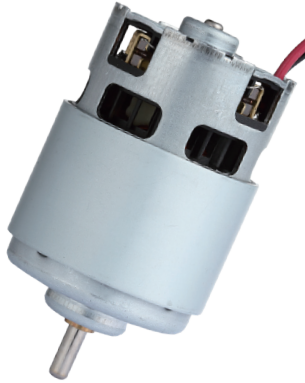

RS-800

Brush DC Motor

Application : Portable Power Tool

用途：電動工具

DIRECTION OF ROTATION

WEIGHT : 570g(APPROX)

MODEL	VOLTAGE		NO LOAD		AT MAXIMUM EFFICIENCY					STALL			
	OPERATING RANGE	NOMINAL	SPEED	CURRENT	SPEED	CURRENT	TORQUE		OUTPUT	EFF	CURRENT	TORQUE	
			rpm	A	rpm	A	g-cm	mN-m	W	%	A	g-cm	mN-m
REB-8P11P37-8508F-R	12.0 - 24.0	21.0V CONSTANT	23000	5.00	19455	36.31	3005	294.61	600.38	81	309.17	28389	2783.24
REB-8S11P37-3740F-R	14.0 - 24.0	24.0V CONSTANT	3800	1.40	3258	6.72	3502	34.33	117.17	75	44.98	27449	2691.08